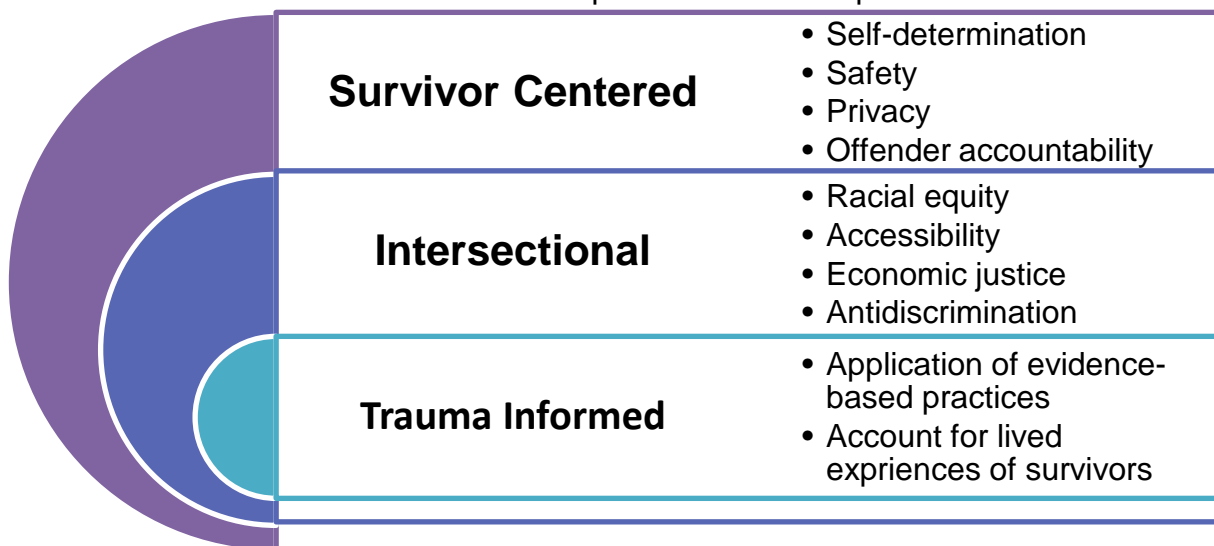

- Comprehensive Sexual Assault State Funding—restore to increase services
- Human Trafficking Commission proposed legislation—ongoing advocacy
- Expanding Sexual Assault Civil and Criminal Statutes of Limitation
- Preserving and Strengthening Confidentiality Laws to promote survivor access to healing
- Child Custody Protections—ongoing advocacy on any proposal that would impact survivors
- Prevention Initiatives—continuing careful analysis to ensure evidence based practices, appropriate expertise, and adequate resources
- Criminal Procedure Revision—ensure social justice reforms include safeguarding victim/survivor rights and access to justice, safety, and healing
- COVID-19 Response in relation to survivors and programs

Critical Issues this Legislative Session on the Federal Level include:

- Reauthorization of the Violence Against Women & Family Violence Prevention & Services Acts
- Increased funding for Sexual Assault Services Program
- Victims of Crime Act Funding (and structural fund deposit fix)
- Housing – funding and survivor protections
- Protection for Immigrant & Refugee survivors
- Missing and Murdered Indigenous Women
- Strengthening Title IX

MCEDSV reviews all legislative and other policy proposals using our Great Lakes Model of Survivor Accompaniment. This graphic illustrates some examples of how we review all policies for their impact:

*MCEDSV engages in comprehensive public policy advocacy. In addition to legislative efforts, MCEDSV policy staff advocate on a wide range of implementation initiatives, as well as provide expertise on numerous national and statewide workgroups, task forces, and advisory committees developing protocol, administrative policy / practice, and trainings.